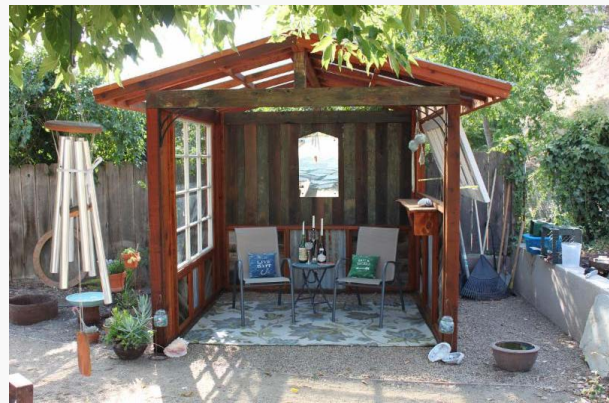

In This Issue:

October's Featured Structure

Now Available: Sunrise Over the Ocean!

A Place to Grow Children

100% Reclaimed Wood Potting Tables

Calendar of Upcoming Events

Greetings!

We just got back from traveling to the Alameda Home & Garden Show in Pleasanton, CA. We had a great time meeting everyone and sharing our vision of re-purposing and creating functionally artistic structures from construction waste materials that might otherwise end up in the landfill. Thank you to one and all who stopped by and took the time to find out what we are about at *A Place to Grow!*

At *A Place to Grow* we specialize in creating unique outdoor living spaces for you to grow, whether it's a greenhouse to grow plants, an artist studio/meditation retreat to grow spiritually or a hot tub enclosure to grow peace and tranquility. As soon as you are ready to start designing your own unique structure, please respond to this email or call us at 805.704.1155.

We finished our last home & garden show of the 2014 season in Alameda this past weekend and are officially releasing the "Sunrise Over the Ocean" three-sided structure for sale!

This outdoor structure features urban forested red wood, antique French style windows, Corten metal, redwood fence boards, French door re-purposed as a window and a back wall featuring an antique sunburst (Palladium) window with marine wood below it from a decommissioned bait barge off the coast of San Diego. We designed this structure to portray the sun (sunburst window) rising over the ocean (marine wood) with the white boards envisioned as the white caps on the ocean. The rust in the metal elements was designed to bring out the rust in the marine wood. Some of the marine wood even has barnacles still on it.