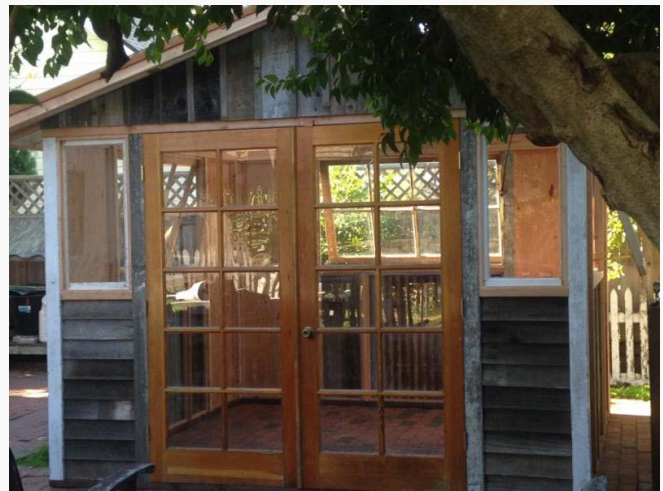

Greetings!

One of our happy clients and her incredible garden was featured in the Home & Garden section of [The Tribune](#) on Wednesday, April 1, 2015. If you haven't had the opportunity to read the article please click on the link above. Our "Perfectly Green" Greenhouse is pictured in the article! Our client will be part of the annual Morro Bay AAUW Garden Tour this Sunday, April 26, from noon to 5 p.m. Proceeds benefit local scholarships and community projects. For details, visit morrobayaauw.org or call 805-748-4731.

This past weekend we had the privilege of participating in two local events. The first was the Central Coast Greenhouse Grower's Association Open House on Saturday at the Edwards Barn in Nipomo. Then on Sunday, we were at El Chorro Regional Park in San Luis Obispo for the 25th Annual Earth Day Event. We met many wonderful people and thoroughly enjoyed ourselves! We will be at the Alex Madonna Expo Center in San Luis Obispo on May 2nd & 3rd for the Inspired Home Expo. Be sure to come by and see us.

At *A Place to Grow* we specialize in creating unique outdoor living spaces for you to grow, whether it's a greenhouse to grow plants, an artist studio/meditation retreat to grow spiritually or a hot tub enclosure to grow peace and tranquility. As soon as you are ready to start designing your own unique structure, please respond to this email or call us at 805.704.1155.

You received this newsletter because you expressed an interest in *A Place to Grow* by signing up with