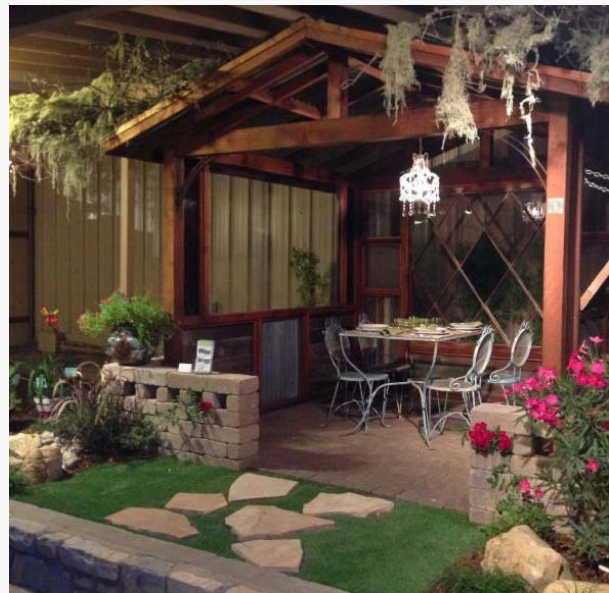

Greetings!

Our beloved "Diamond in the Rough" structure is currently on exhibit at the California Mid-State Fair and will be there through August 2, 2015. Be sure to stop by and see how we have displayed it in partnership with Armet's Landscape.

This is officially our busy season with many creative projects in the works for our clients. There has been a real impetus with the drought to remove water intensive lawns and landscapes and to install more water-friendly solutions, such as our outdoor lifestyle structures. We consider this a win-win and yet another way that we at *A Place to Grow* are helping the environment!

Recently, we were featured in a New Times article titled *A Place to Grow helps locals build a structure tailored to their outdoor-meets-indoor needs*. Here is a link to the [article](#), check it out!

At *A Place to Grow* we specialize in creating unique outdoor living spaces for you to grow, whether it's a greenhouse to grow plants, an artist studio/meditation retreat to grow spiritually or a hot tub enclosure to grow peace and tranquility. As soon as you are ready to start designing your own unique structure,