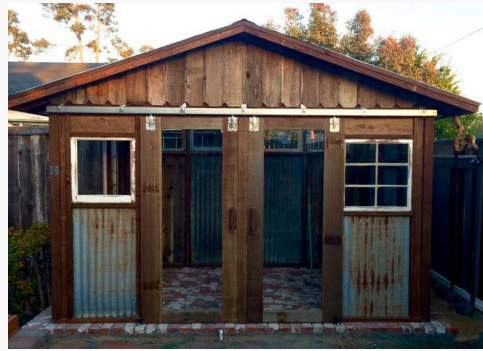

You received this newsletter because you expressed an interest in *A Place to Grow* by signing up with us at one of our events or on our web page.

We look forward to talking with you soon!

Dana

August's Featured Structure: Cambria Sea Shed

We recently had the pleasure of creating this Stunning Sea Shed for our clients in Cambria by the Sea. We incorporated the windows our clients had collected over the years, making it more

meaningful and special. The back wall features a stained glass window of a bird on a branch and the front wall features barn doors with custom fabricated metal handles. This Sea Shed is a true work of art!

Old World Style Pergola With a Modern Flair!

We recently had the opportunity to work with our clients to create this unique and beautiful pergola in Paso Robles. We designed the structure to have a straight line on the left side and a sweeping curve on the right side which is their view side. In addition, the beams were arched to add yet another curve to the structure giving it a softer, more curvaceous look.