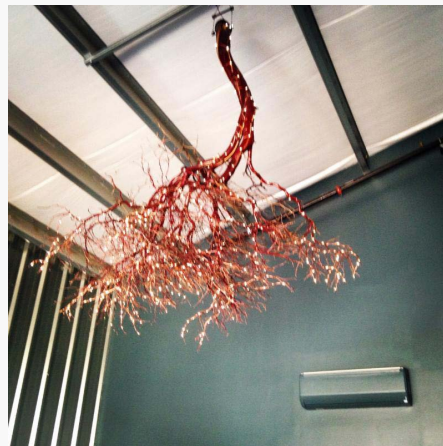

We Have Reclaimed Wood Potting Tables!

We are excited to offer unique potting tables in addition to our recycled structures!

This potting table is made of 100% reclaimed wood and has been re-purposed into a functional table that would complement any garden. We offer a delightful selection of these useful, yet