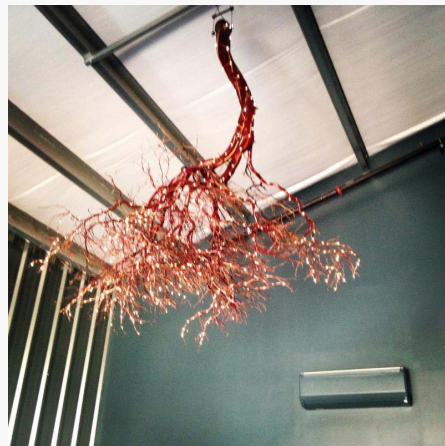

We Have Reclaimed Wood Potting Tables!

We are excited to offer unique potting tables in addition to our recycled structures!

This potting table is made of 100% reclaimed wood and has been re-purposed into a functional table that would complement any garden. We offer a delightful selection of these useful, yet