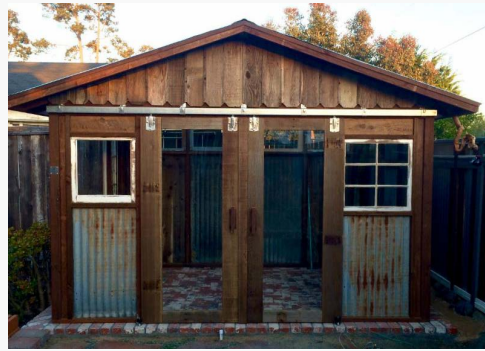

## **August's Featured Structure: Cambria Sea Shed**

We recently had the pleasure of creating this Stunning Sea Shed for our clients in Cambria by the Sea. We incorporated the windows our clients had collected over the years, making it more

## Old World Style Pergola With a Modern Flair!

We recently had the opportunity to work with our clients to create this unique and beautiful pergola in Paso Robles. We designed the structure to have a straight line on the left side and a sweeping curve on the right side which is their view side. In addition, the beams were arched to add yet another curve to the structure giving it a softer, more curvaceous look.