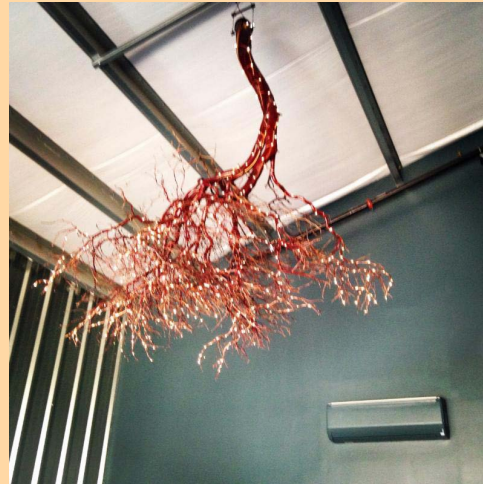

**In This Issue:**

Featured Structure: Paso Robles Cabin Shed

Check Out These Beautiful Sycamore Shelves!

Meet the Carpenter, Nathan DeFreest

We Have Reclaimed Wood Potting Tables!

Calendar of Upcoming Events

front, everything about this shed is unique and evokes the feeling of being in the mountains! In addition, this shed has reclaimed wood siding along with a stunning reclaimed wood beam accenting the interior and enhancing the rustic feel of the cabin shed. The wood flooring on the interior was reclaimed from a home in the Solvang area. The wood used to build the structure is urban forested lumber from [Pacific Coast Lumber](#)! They also built the deck for the cabin shed.